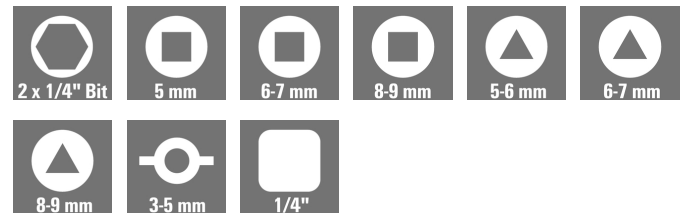

CROSS-KEY-DUO

Weidmüller Interface GmbH & Co. KG
Klingenbergstraße 26
D-32758 Detmold
Germany

www.weidmueller.com

Crimped conductors are fixed in their respective wiring spaces by screws or a direct plug-in feature. Weidmüller can supply a wide range of tools for screwing.

General ordering data

Version	Univeral key
Order No.	1480190000
Type	CROSS-KEY-DUO
GTIN (EAN)	4050118288377
Qty.	1 pc(s).

Creation date 07 February 2022 05:03:36 CET

Catalogue status 03.02.2022 / We reserve the right to make technical changes.