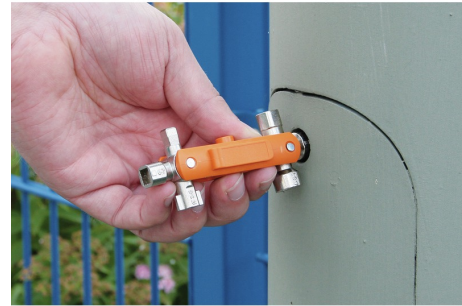

CROSS-KEY-DUO

Weidmüller Interface GmbH & Co. KG
Klingenbergstraße 26
D-32758 Detmold
Germany

www.weidmueller.com

Drawings

Example of use