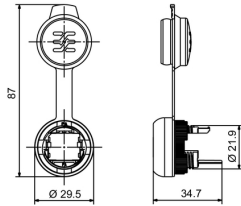

IE-FCM-RJ45-C

Weidmüller Interface GmbH & Co. KG
Klingenbergstraße 26
D-32758 Detmold
Germany

Drawings

www.weidmueller.com

Dimensioned drawing